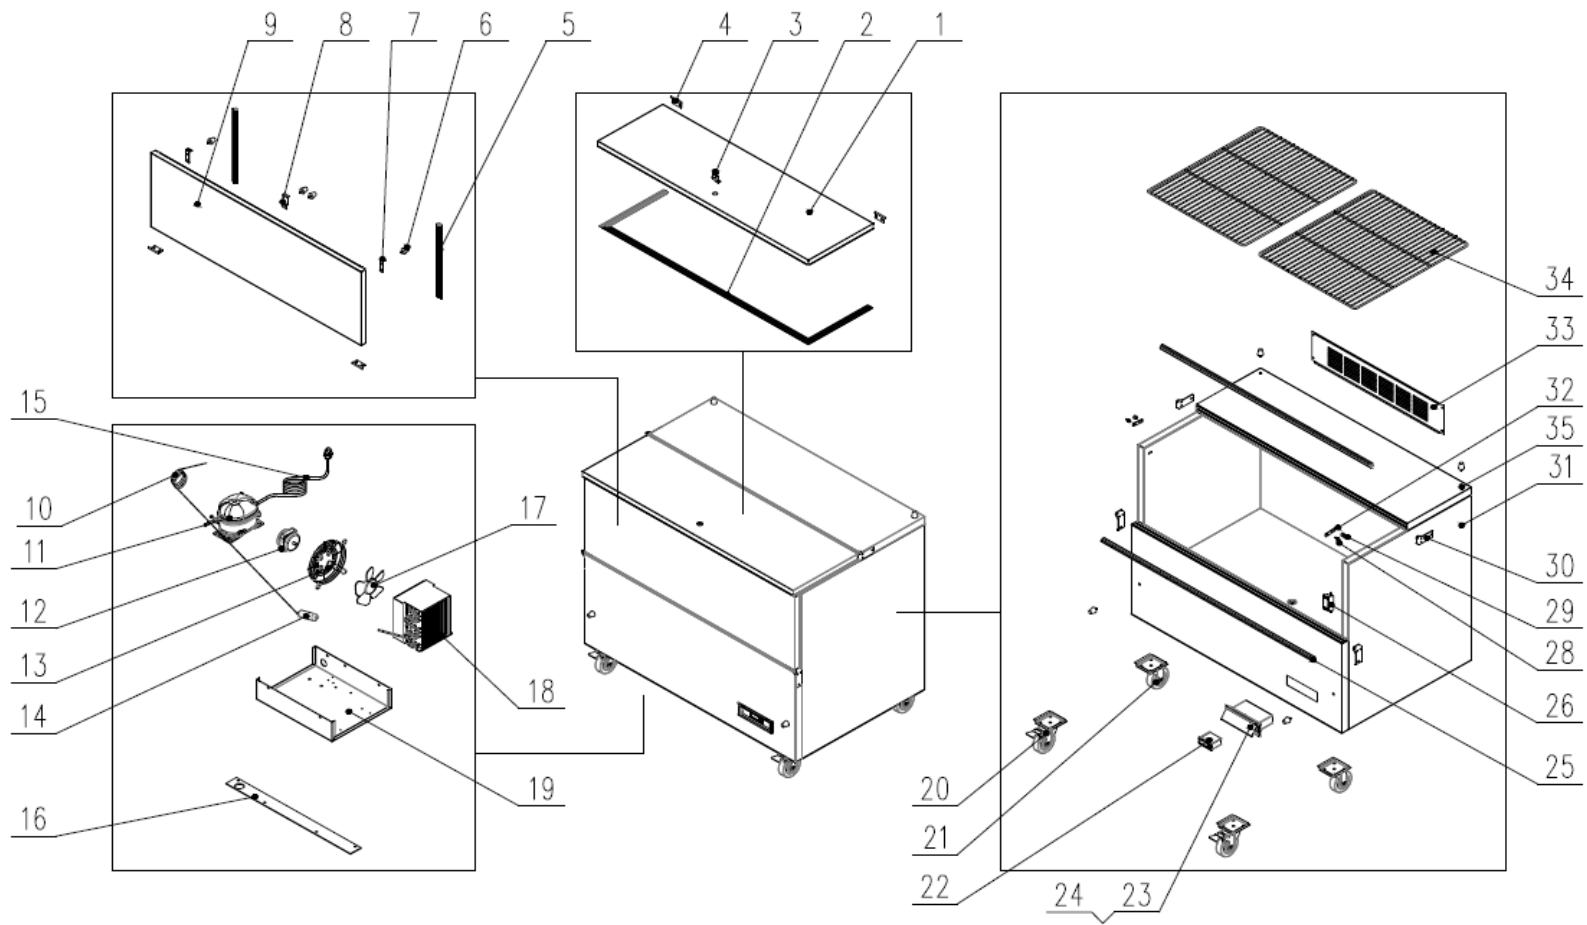

31	BODY	ALL	1PC	N/A	KCHMC58	738277
31a	LOCATION KNOB (TALL)	ALL	4PCS	0USC4X	KCHMC58	738277
32a	DRAIN PIPE	ALL	1PC	0USM54	KCHMC58	738277
32	HOOK	ALL	2PCS	0USM78	KCHMC58	738277
33	UNIT ROOM COVER	ALL	1PC	0USM79	KCHMC58	738277
34	FLOOR PROTECTOR SHELF	ALL	2PCS	0USN16	KCHMC58	738277
35	FIXED TOP	ALL	1PC	0USC6A	KCHMC58	738277
	DRAIN PLUG	ALL	1PC	0USE4P	KCHMC58	738277
	O-RING FOR DRAIN	ALL	1PC	0USE4Q	KCHMC58	738277

EXPLODE OF KCHMC34/49/58